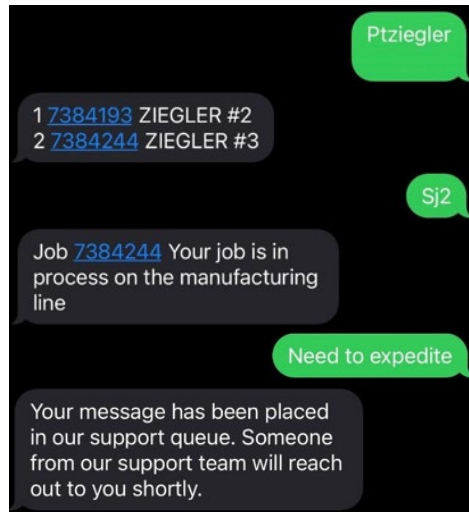

Text your inquiries for:

- Job Statuses
- Shipment Tracking
- And more...

To get started, text **MENU**
to **659-ABB-Labs** (659-222-5227)!

Actual text messaging screenshots below:

Please note that some messages may require additional assistance from our Live Chat Support team, available online at abboptical.com

Text

Live
Chat

Call

Need to connect live with our customer service team? Live agents are just a click away. Visit our Live Chat Support Team online at abboptical.com. Live Chat hours are posted on our website.

Questions? Contact your ABB Labs Account Manager or call 866.866.8673