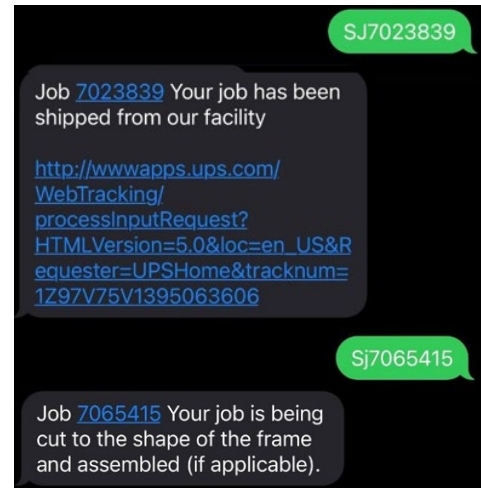

Text your inquiries for:

- Job Statuses
- Shipment Tracking
- And more...

To get started, text **MENU**
to **659-ABB-Labs** (659-222-5227)!

Actual text messaging screenshots below:

Please note that some messages may require additional assistance from our Live Chat Support team, available online at abboptical.com

Text

Live
Chat

Call

Need to connect live with our customer service team? Live agents are just a click away. Visit our Live Chat Support Team online at abboptical.com. Live Chat hours are posted on our website.

Questions? Contact your ABB Labs Account Manager or call 866.866.8673