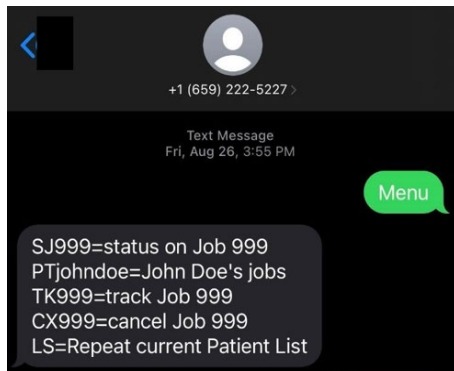

Text your inquiries for:

- Job Statuses
- Shipment Tracking
- And more...

To get started, text **MENU**
to **659-ABB-Labs** (659-222-5227)!

Actual text messaging screenshots below:

Please note that some messages may require additional assistance from our Live Chat Support team, available online at abboptical.com

Text

Live
Chat

Call

Need to connect live with our customer service team? Live agents are just a click away. Visit our Live Chat Support Team online at abboptical.com. Live Chat hours are posted on our website.

Questions? Contact your ABB Labs Account Manager or call 866.866.8673